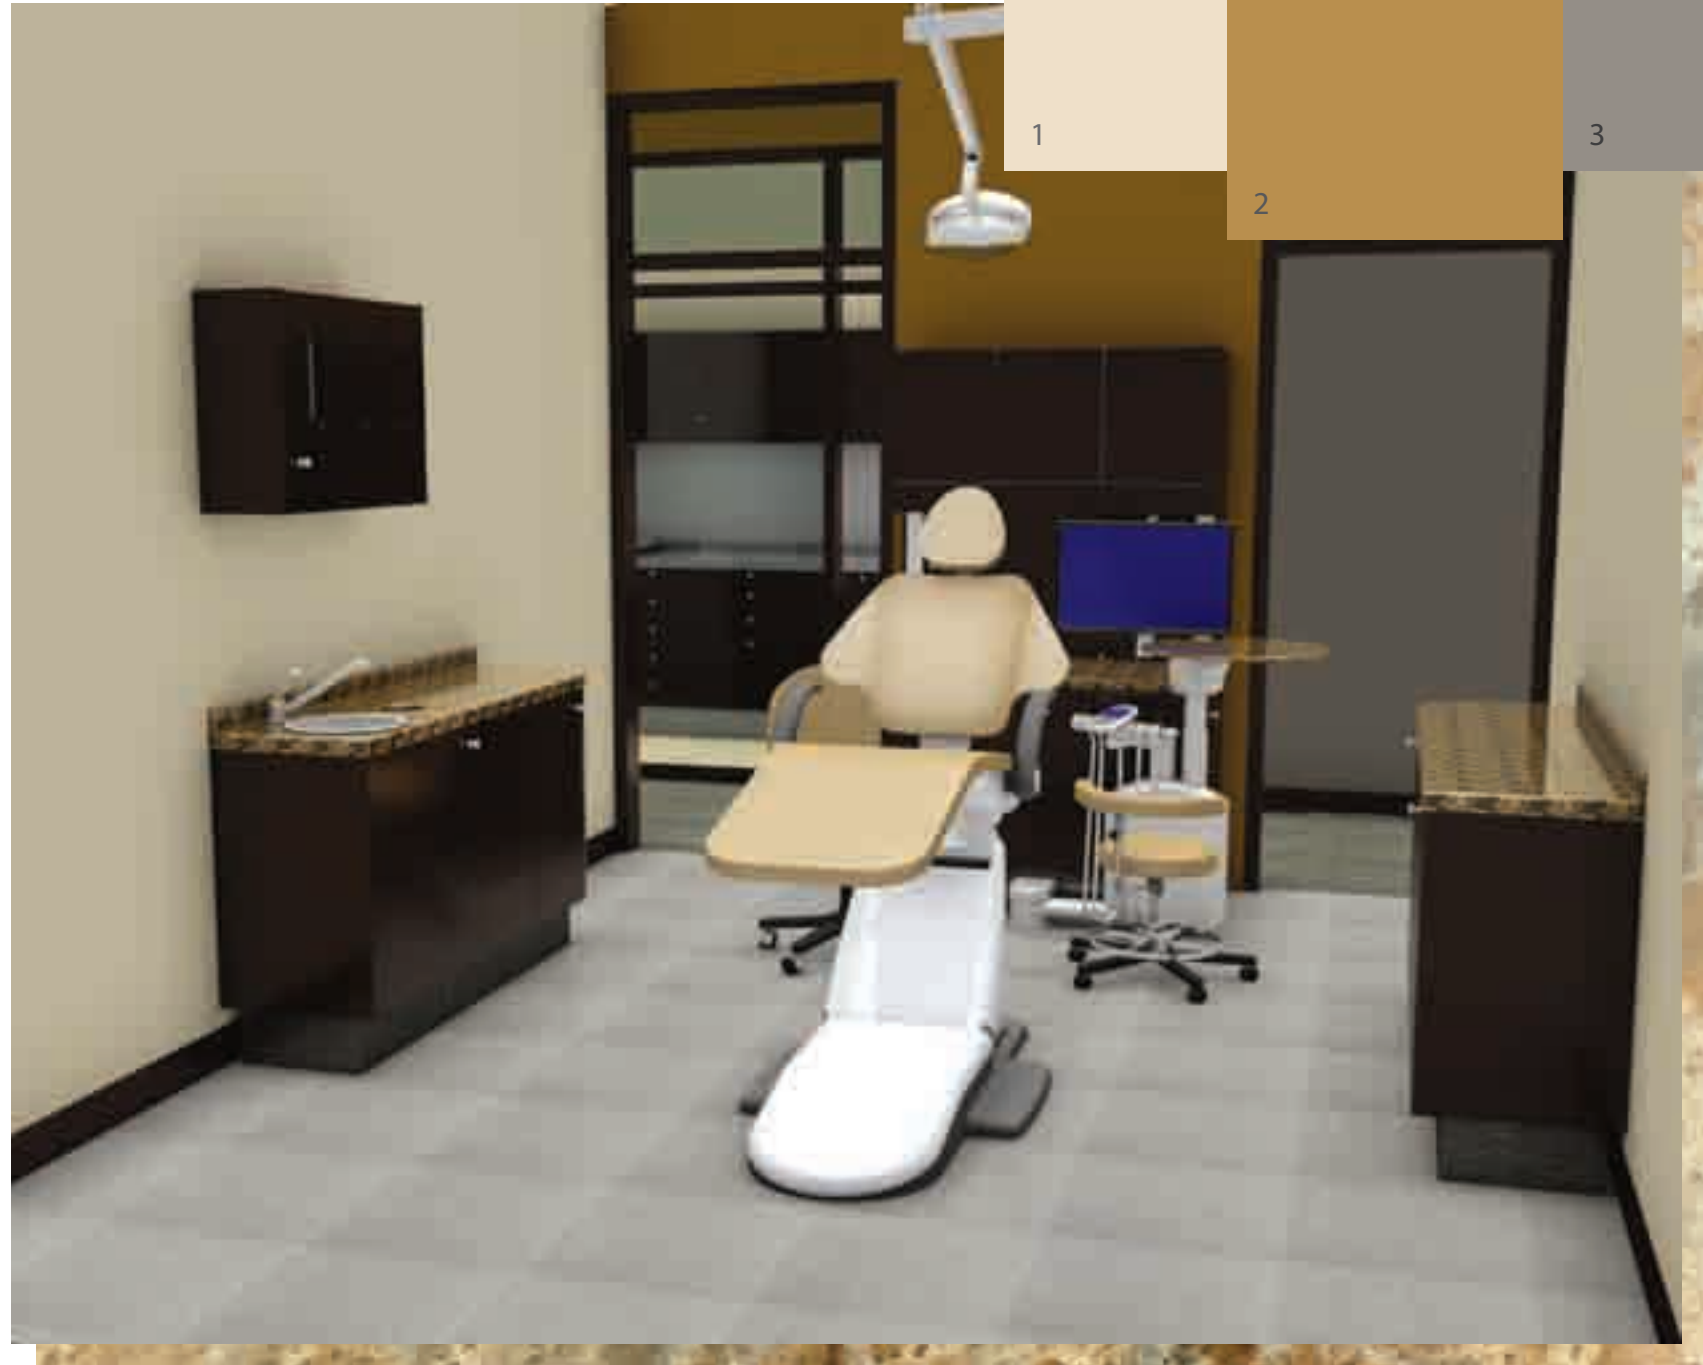

1. Uncommon Ground – French Grey
2. Uncommon Ground – Cikel Cherry

CARPET OPTION

Shaw

- Beam of Light Tile –
Opaque Black

URBAN RETREAT

Come in and rest awhile – your Urban Retreat awaits. The sophisticated simplicity of this palette lies in the mix of sweet and spicy hues. Look no further for a palette that is both timeless and modern.