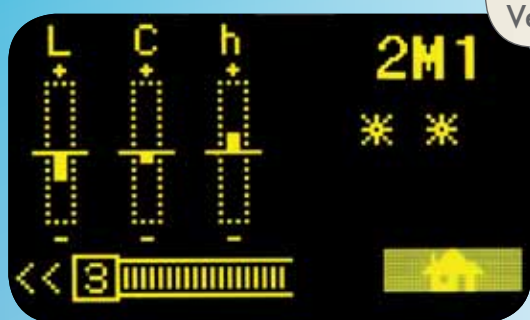

OLED display with easy-to-read icons

Versatility and Flexibility.

Measure a single central, check crown accuracy before seating, get a more detailed shade analysis with a detailed map – it's all here with Easyshade Compact. And with built-in memory that stores the last 25 measurements, you never have to worry about forgetting the result.

Select the appropriate measurement setting easily using the navigation buttons and easy-to-follow icons:

- Tooth single mode
- Tooth areas mode: maps the cervical, middle and incisal shades
- Verify restoration mode: check a restoration for shade accuracy
- Shade tab mode: practice proper placement of probe on VITA shade tab

Quality Control at the Push of a Button.

For the dental laboratory, Easyshade Compact verifies shade accuracy during the buildup process to determine where adjustment may be required.

By displaying which color parameters need attention (value, chroma or hue), Easyshade Compact makes it a simple matter to know precisely which VITA 3D-Master or VITA Classical shades should be used to make shade corrections.