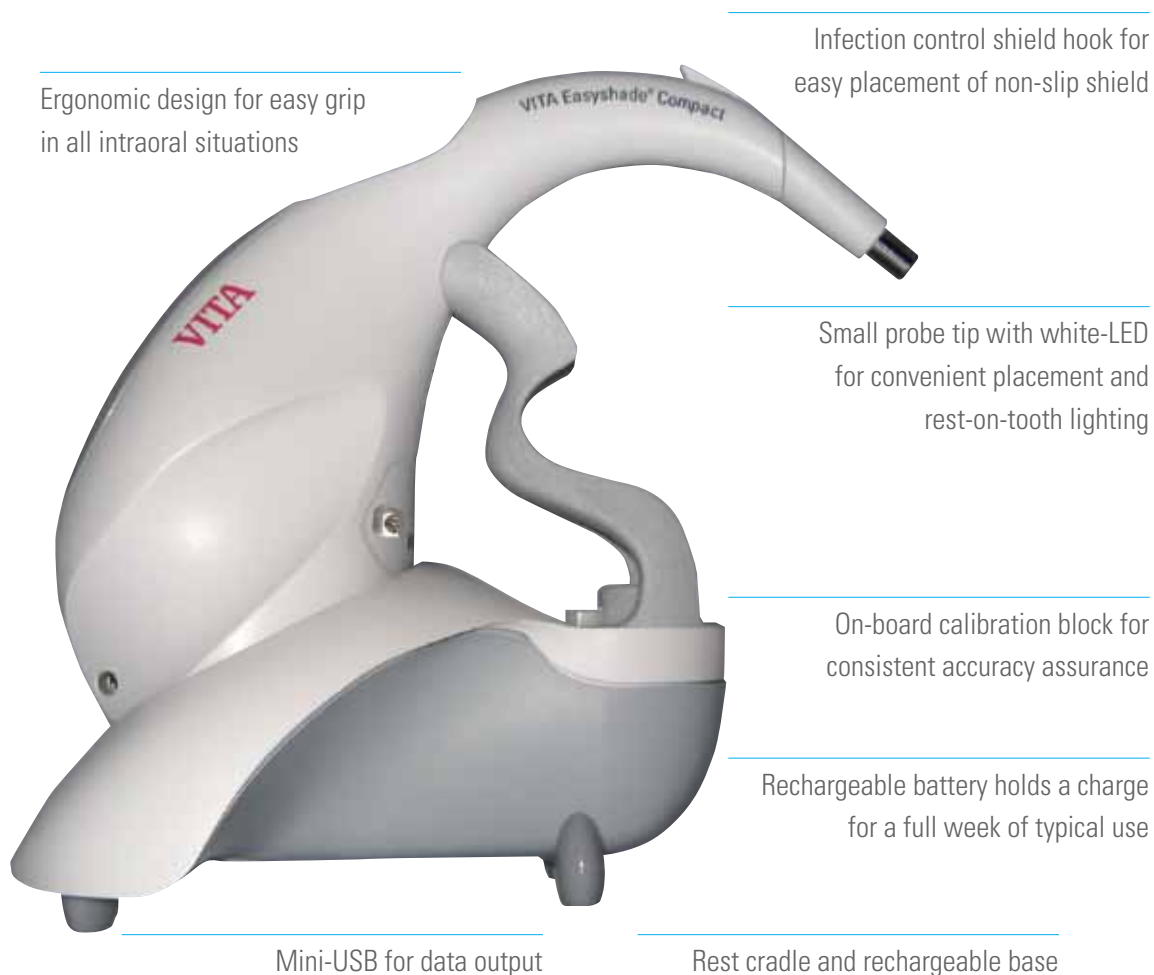

VITA Easyshade[®] Compact

VITA Easyshade[®] Compact

Exclusive
Distributor

PATTERSON
DENTAL

VITA[®]

Total Shade Control in the Palm of Your Hand.

The all-new VITA Easyshade Compact delivers the fastest, easiest way to measure tooth shades under any lighting condition. Easyshade Compact gives you the ability to conquer the trickiest shade challenges all day, every day, instantly and accurately. Now you can measure natural teeth, check restoration shades and track bleaching progress with the push of a button.

VITA Easyshade® Compact

Cordless, Sleek and Incredibly Fast.

The pressure of getting a perfect shade match has never been higher due to patients' increased attention to esthetic appearance. The VITA Easyshade Compact quickly and precisely measures 16 VITA Classical Shades, 29 VITA System 3D-Master® shades and even those hard-to-see intermediate shades. High-esthetics with VITA materials has never been easier to achieve.

VITA Easyshade® Compact

Powerful Plug-and-Play Features.

The amazing design of Easyshade Compact hints at the powerful technology working underneath its sleek shell. Spectrophotometer technology, the latest OLED display and white-LED color-corrected lighting just for starters.

OLED display with easy-to-read icons

Versatility and Flexibility.

Measure a single central, check crown accuracy before seating, get a more detailed shade analysis with a detailed map – it's all here with Easyshade Compact. And with built-in memory that stores the last 25 measurements, you never have to worry about forgetting the result.