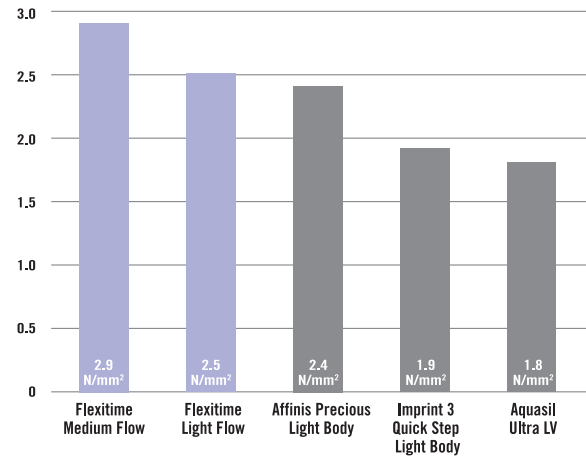

Source: Research & Development, Heraeus Kulzer GmbH. Data on file.