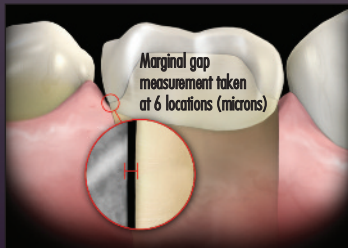

## PRECISE DETAIL FOR ACCURATE MARGINAL FIT EVERY TIME

- Reliable impressions even in adverse conditions
- Superior hydrophilicity on a polyether level
- Exceptional toughness prevents tearing and distortion

Flexitime provides a better marginal fit than Aquasil Ultra.

In a study conducted by REALITY, restorations fabricated from Flexitime impressions had smaller marginal gaps than Aquasil Ultra.

Impressions were taken on prepared teeth coated with saliva. Source: Reality, October 2009. Sponsored by Heraeus. Data on file.