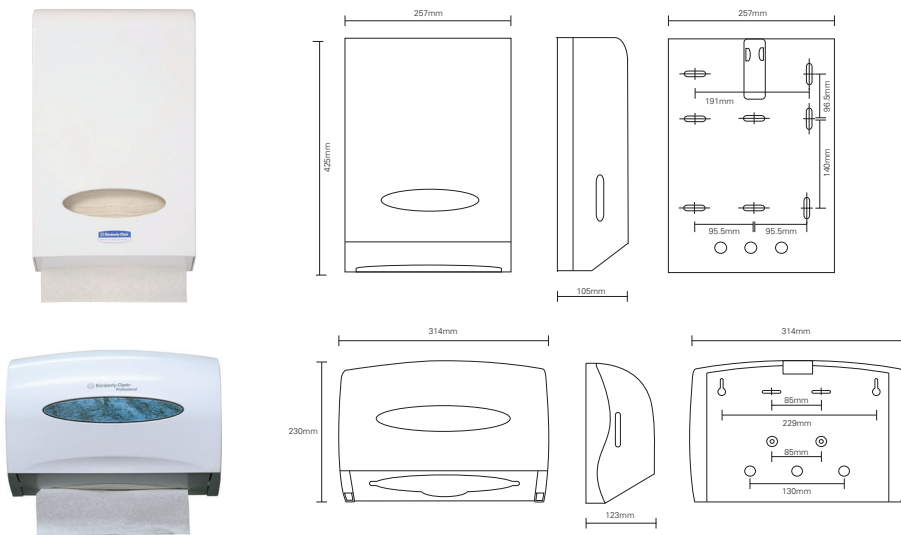

KLEENEX® Multifold Hand Towel

Description	Code No.	Colour	Case Contents	Sheet Size	Dispensers
KLEENEX® Multifold Hand Towel	1890	White	16 x 150	23.8 x 23.3cm	49940, 99276

SCOTT* Multifold Hand Towel

Description	Code No.	Colour	Case Contents	Sheet Size	Dispensers
SCOTT* Multifold Hand Towel	13207	White	16 x 250	23.8 x 23.3cm	49940, 99276

DISPENSERS

Description	Code No.	Colour	Case Contents	Dimensions (W x H x D)
KIMBERLY-CLARK PROFESSIONAL* Multifold Towel Dispenser, ABS plastic	49940	White	1	257 x 425 x 105mm
KIMBERLY-CLARK PROFESSIONAL* Compact Multifold Towel Dispenser, ABS plastic	99276	White	1	314 x 230 x 123mm

Conventional hand towels have tightly compressed fibres which cause water to sit on top of the towel, slowing absorbency. **KLEENEX®** and **SCOTT*** towels with **AIRFLEX*** Fabric contain absorbency cells that soak up water fast, for superior hand drying performance.