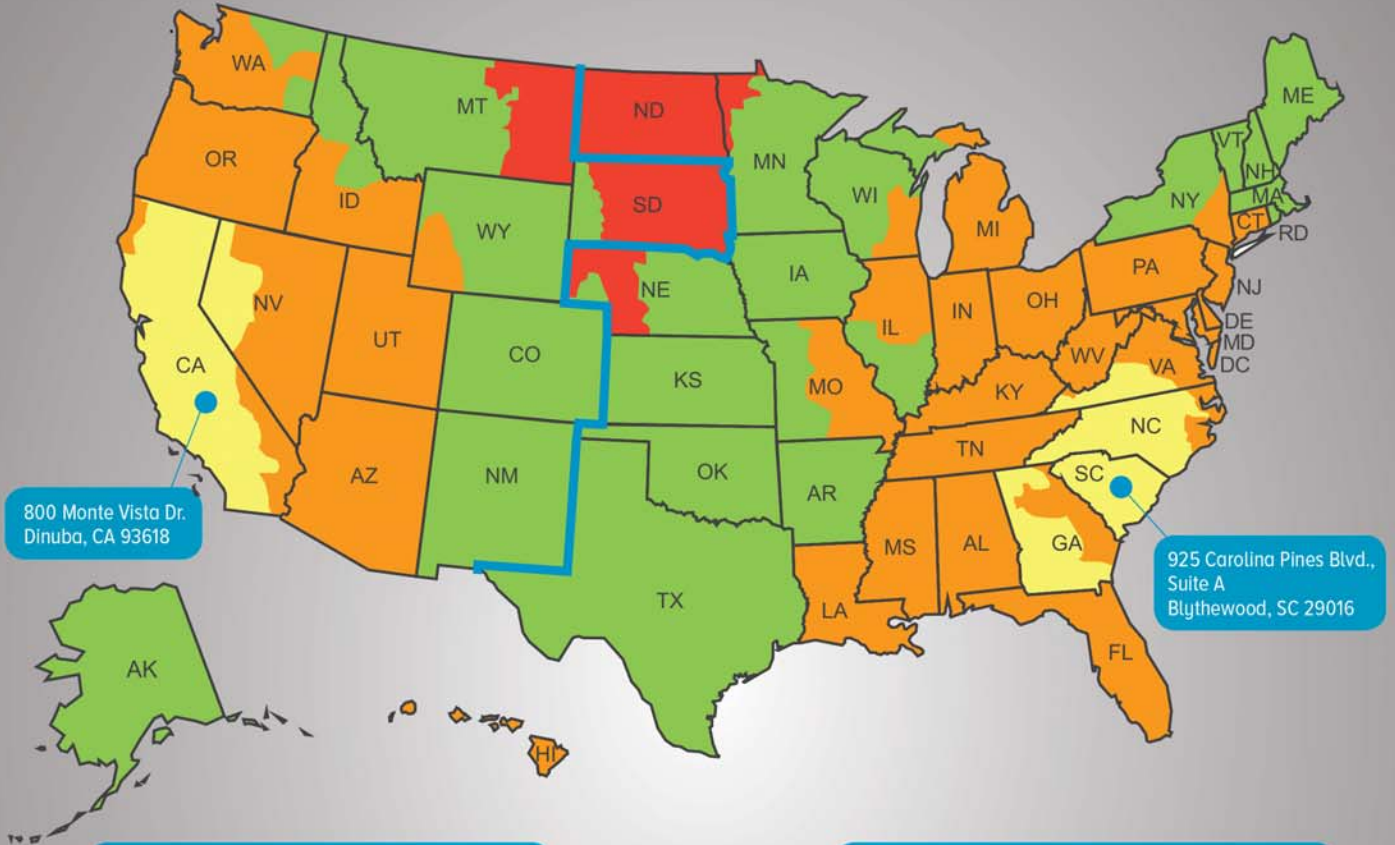

Controlled Substances

Shipping Zones and Delivery Times

Locations west of the blue line will receive shipments from the Dinuba, Calif., distribution center.

Locations east of the blue line will receive shipments from the Blythewood, S.C., distribution center.

Transit Days

1 2 3 4

DINUBA – BY STATE:

AK	ID	SD
AZ	MT	UT
CA	NM	WA
CO	NV	WY
HI	OR	

BLYTHEWOOD – BY STATE:

AL	FL	KS	ME	NC	NY	SC	WI
AR	GA	KY	MI	ND	OH	TN	WV
CT	IA	LA	MN	NE	OK	TX	
DC	IL	MA	MO	NH	PA	VA	
DE	IN	MD	MS	NJ	RI	VT	