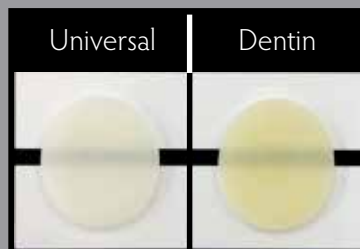

BEAUTIFIL-Bulk

Flowable

Advanced Giomer Restorative

BEAUTIFIL-Bulk *Flowable*

Advanced Giomer Restorative

The newest member of the Shofu Giomer family, delivers a superior bulk fill composite with ideal opaque shade stability, low shrinkage stress and full polymerization at 4mm depth of cure. Beautifil-Bulk Flowable is the advanced Giomer restorative you can trust.

Beautifil-Bulk Flowable incorporates the unique, bioactive benefits of Giomer, a surface pre-reacted glass filler backed by 13 years of clinical success*, within a fast and easy bulk fill composite. Beautifil-Bulk Flowable is designed to overcome the challenges of current bulk fill products, with nice aesthetics, lower shrinkage stress and full polymerization.

*Gordan, V. et al, ed. IADR General Session, Seattle, Washington State Convention Center, March 23 2013. Clinical Evaluation of a Giomer Restorative System: Thirteen-Year Recall. Poster Session.

- High filler (72.5 wt%) and varied Giomer particle sizes reduce polymerization shrinkage and shrinkage stress while increasing compressive and flexural strength
- Low postoperative sensitivity
- Unique light-diffusion properties ensure complete polymerization at 4mm depth of cure
- Optimal opacity to match surrounding tooth structure
- Superior fluoride release and rechargability
- Self-leveling to increase cavity adaptation