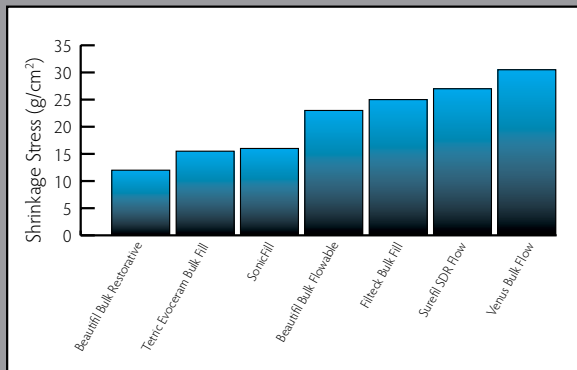

BEAUTIFIL-Bulk

Flowable

Advanced Giomer Restorative

BEAUTIFIL-Bulk *Flowable*

Advanced Giomer Restorative

The newest member of the Shofu Giomer family, delivers a superior bulk fill composite with ideal opaque shade stability, low shrinkage stress and full polymerization at 4mm depth of cure. Beautifil-Bulk Flowable is the advanced Giomer restorative you can trust.

*Gordan, V. et al, ed. IADR General Session, Seattle, Washington State Convention Center, March 23 2013. Clinical Evaluation of a Giomer Restorative System: Thirteen-Year Recall. Poster Session.

- High filler (72.5 wt%) and varied Giomer particle sizes reduce polymerization shrinkage and shrinkage stress while increasing compressive and flexural strength
- Low postoperative sensitivity
- Unique light-diffusion properties ensure complete polymerization at 4mm depth of cure
- Optimal opacity to match surrounding tooth structure
- Superior fluoride release and rechargability
- Self-leveling to increase cavity adaptation