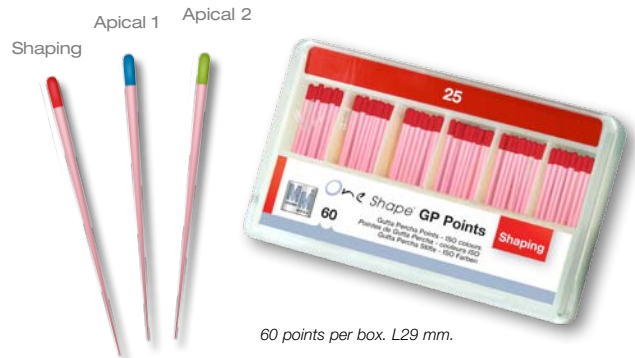

One Shape® Obturation

How to perfectly obturate radicular canals after shaping with One Shape®?

MICRO-MEGA® developed reliable and practical tools to simply obturate after shaping with One Shape®.

One Shape® GP Points

- Radio-opaque.
- Easy to introduce.
- Flexible for perfect adjustment to all root canal anatomies without bending.
- Easy-to-identify thanks to the coloured tip.
- Special taper adapted to One Shape®.

60 points per box. L29 mm.

60 points per box. L29 mm.

One Shape® Paper Points

- Quick and efficient drying.
- Shaped for easy and reliable penetration to the apex.
- Easy-to-identify thanks to the coloured tip.