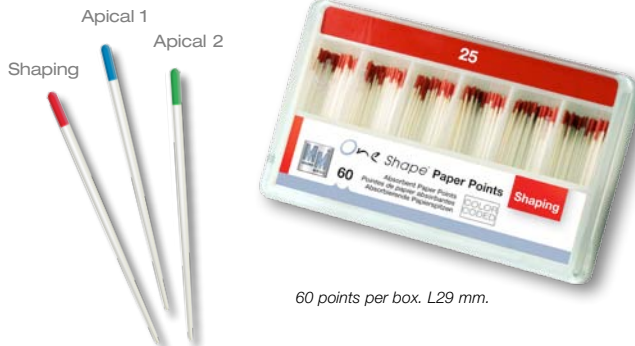

One Shape® Obturation

How to perfectly obturate radicular canals after shaping with One Shape®?

MICRO-MEGA® developed reliable and practical tools to simply obturate after shaping with One Shape®.

One Shape® GP Points

- Radio-opaque.
- Easy to introduce.
- Flexible for perfect adjustment to all root canal anatomies without bending.
- Easy-to-identify thanks to the coloured tip.
- Special taper adapted to One Shape®.

60 points per box. L29 mm.

60 points per box. L29 mm.

One Shape® Paper Points

- Quick and efficient drying.
- Shaped for easy and reliable penetration to the apex.
- Easy-to-identify thanks to the coloured tip.