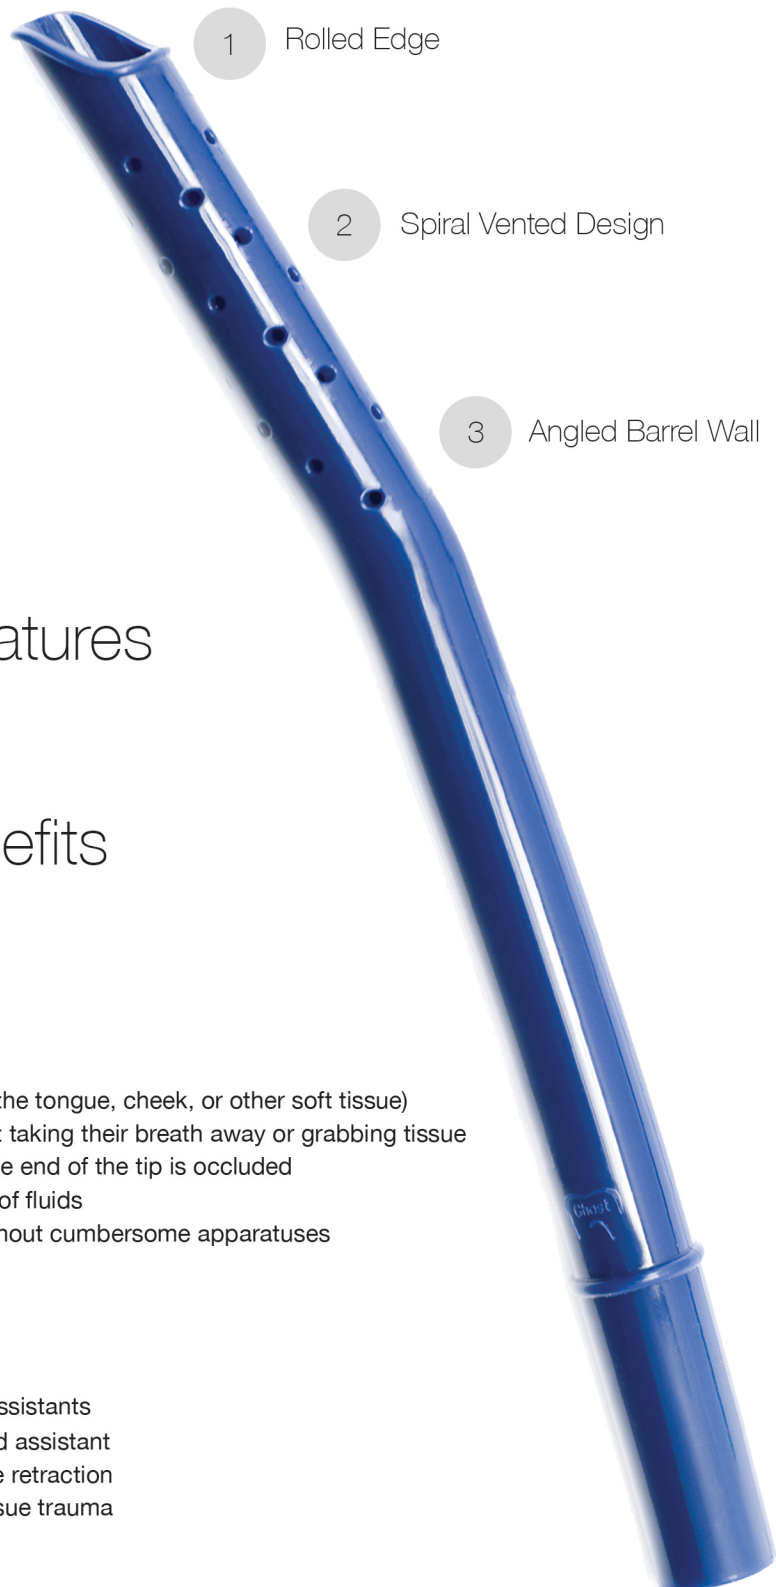

the award-winning Multi-Axis Spiral Suction

3 Innovative Features

10 Amazing Benefits

FIRST & ONLY HVE TIP

- 1 Prevents tissue draw-in (will not grab the tongue, cheek, or other soft tissue)
- 2 Patients can close on the tip without it taking their breath away or grabbing tissue
- 3 Provides continuous suction even if the end of the tip is occluded
- 4 Prevents the possibility of a backflow of fluids
- 5 Allows for single-handed dentistry without cumbersome apparatuses

ADDITIONAL BENEFITS

- 6 A more ergonomic hand position for assistants
- 7 Better field of view for both dentist and assistant
- 8 Rigid barrel wall to allow for soft tissue retraction
- 9 Rounded edge to prevent possible tissue trauma
- 10 Quieter than traditional HVE tips