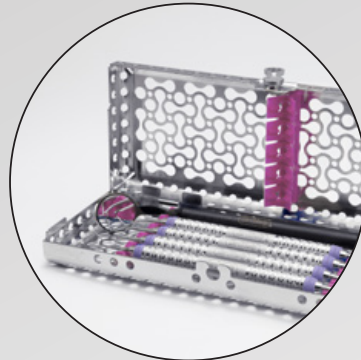

# ENHANCE YOUR SET-UPS WITH HD BLACK LINE MIRRORS

DIAGNOSTIC

Hu-Friedy's new HD Black Line Mirrors are not just for Hygiene Exam procedures. Complete your Kit no matter the setup!\*

General Exam

Basic Hygiene