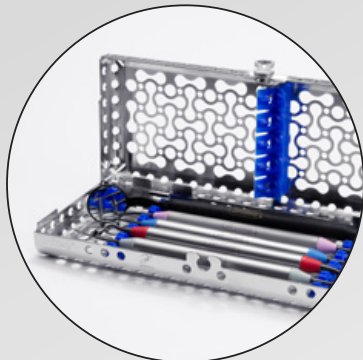

Restorative