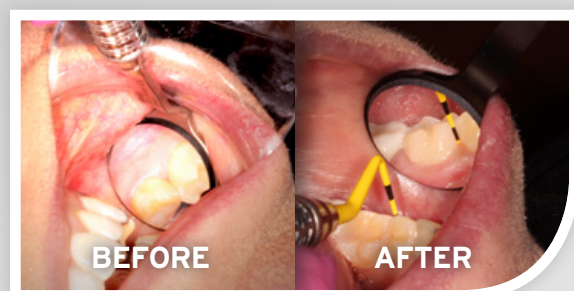

HU-FRIEDY HD BLACK LINE MIRRORS

Proven to Reduce Glare up to 80%*

See your patients - not your instruments. Glare interferes with visibility. Reducing this disruption to your visibility allows you to see more detail and offer more accurate patient care. HD Black Line Mirrors are engineered to optimize clinical outcomes by delivering superior visibility throughout any dental procedure. The reduced glare properties of the DLC coating and clarity of the HD mirror glass facilitates quicker and more accurate visibility intraorally.

REDUCES GLARE UP TO 80%*

“I wear loupes with a LED light and noticed a significant difference in the amount of glare reflecting back into my field of vision during patient care, allowing me to see more detail. I realized, at the end of my clinical day, I had less eye strain when I used the HD Black Line Mirrors.”

— Tami Wanless, RDH, MED

DIAMOND LIKE CARBON (DLC) COATING

The **durable black matte coating** reduces the glare compared to a standard metal mirror head and handle. This helps to **reduce strain and fatigue** as the user does not need to adapt their viewing position due to unwanted shine.

ENHANCED CONTRAST & VISUAL ACUITY

The **black color** of the coating creates a distinct contrast between the instrument, the tooth and/or the surrounding tissue allowing for easy identification intraorally.*

ERGONOMIC HANDLE

The large diameter handle increases control, provides maximum comfort and reduces hand fatigue, creating an ergonomically friendly handle option.

SUPERIOR BRILLIANCE & COLOR

HD Mirror provides **superior brilliance and color** for quicker and more **accurate visibility** of the mouth.†

- 113%† reflection factor for exceptional image clarity
- 38.5%† brighter than rhodium coated mirror glass
- 50%† brighter than other front surface mirror glass

Visit us online at Hu-friedy.com/mirrors

How the best perform

Hu-Friedy