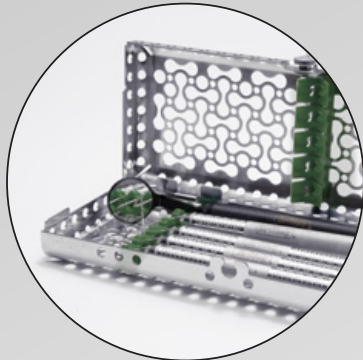

# ENHANCE YOUR SET-UPS WITH HD BLACK LINE MIRRORS

DIAGNOSTIC

Hu-Friedy's new HD Black Line Mirrors are not just for Hygiene Exam procedures. Complete your Kit no matter the setup!\*

General Exam

Basic Hygiene