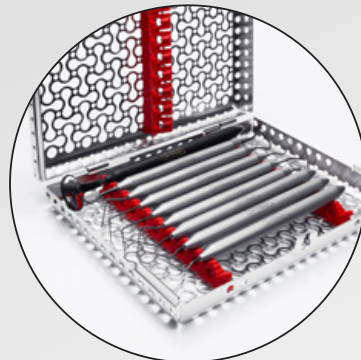

Endodontic