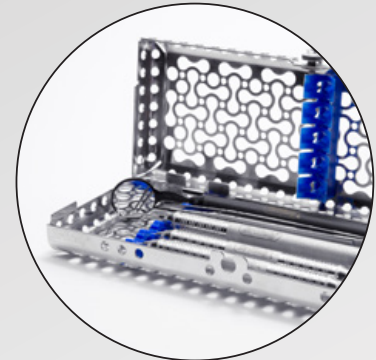

# ENHANCE YOUR SET-UPS WITH HD BLACK LINE MIRRORS

DIAGNOSTIC

Hu-Friedy's new HD Black Line Mirrors are not just for Hygiene Exam procedures. Complete your Kit no matter the setup!\*

General Exam

Basic Hygiene